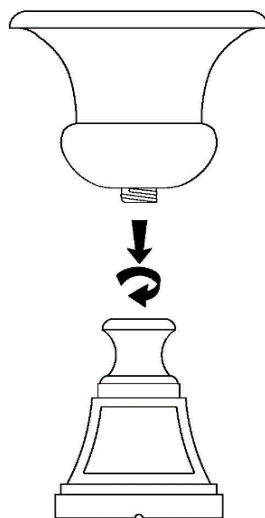

PRODUCT NAME: **ZoeyUrnPlanter-26.25H BlackWhite**
 ITEM NUMBER: **173682 BLW 26**
 DIMENSIONS OF ITEM ASSEMBLED: **26.25" H x 18.5" diameter**

Ltr.	Qty.	Components
A	1	 Top
B	1	 Base

Tools Needed: None

STEP 1: Unpack the KD urn. Lay the Base down on the floor.

STEP 2: Insert the open thread of the Top into the threaded post of the Base. Turn clockwise to tighten.

Cleaning & Care:

*Clean with ordinary water and brush when necessary to remove dirt and grime.