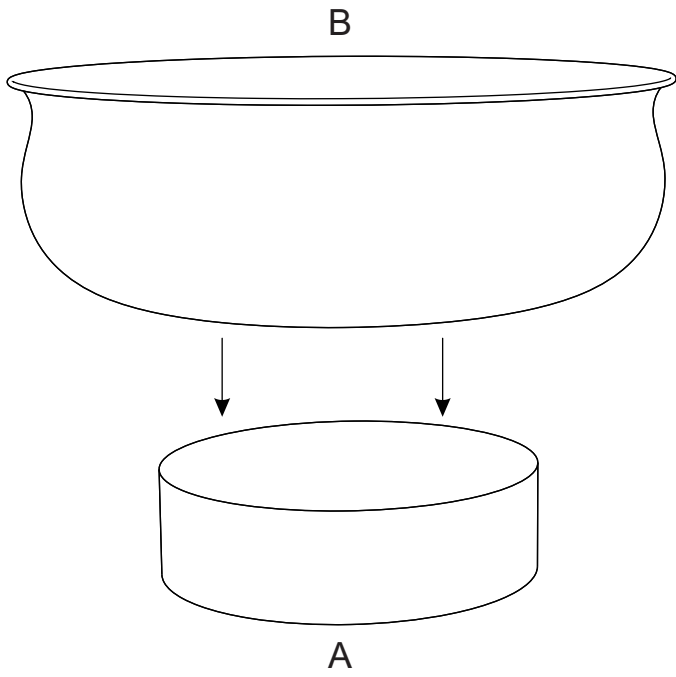

STEP-01 Keep Fire pot on the base ring.

STEP-02 Keep grate inside the Fire pot.