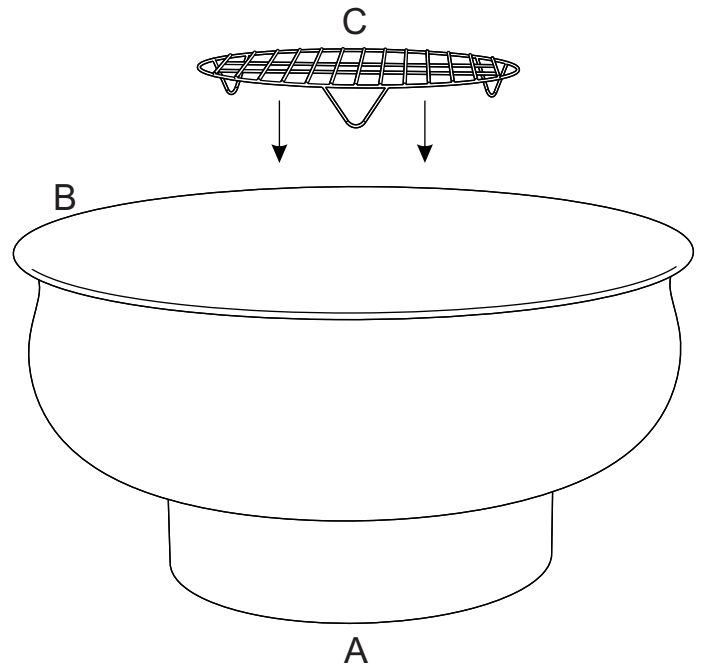

PRODUCT NAME: TITUS FIRE PIT BLACK
 ITEM NUMBER: 176408 BLA
 DIMENSIONS OF ITEM ASSEMBLED: 31 X 31 X 15 INCHES

Ltr	Qty.	Component	Ltr	Qty.	Component
A	1	Base Ring 	B	1	Fire Pot 
D	1	Dome 	C	1	Grate 
			E	1	Poker 

STEP-01 Keep Fire pot on the base ring.

STEP-02 Keep grate inside the Fire pot.

STEP-03 Keep Dome on the Fire Pot.

ASSEMBLED

PRODUCTS ARE NOT INTENDED FOR COMMERCIAL USE.

Cleaning & Care:
Clean with dry & soft cloth