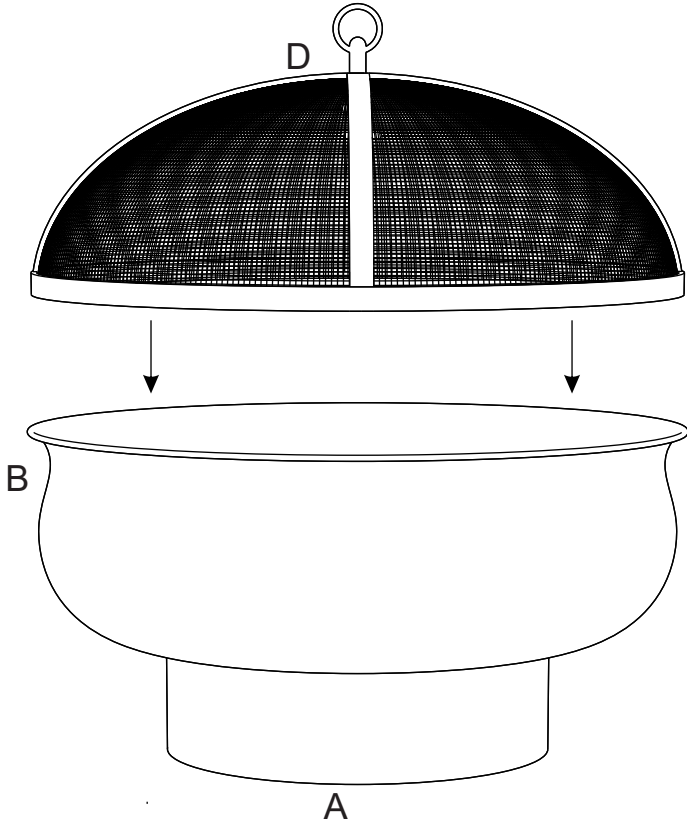

STEP-03 Keep Dome on the Fire Pot.