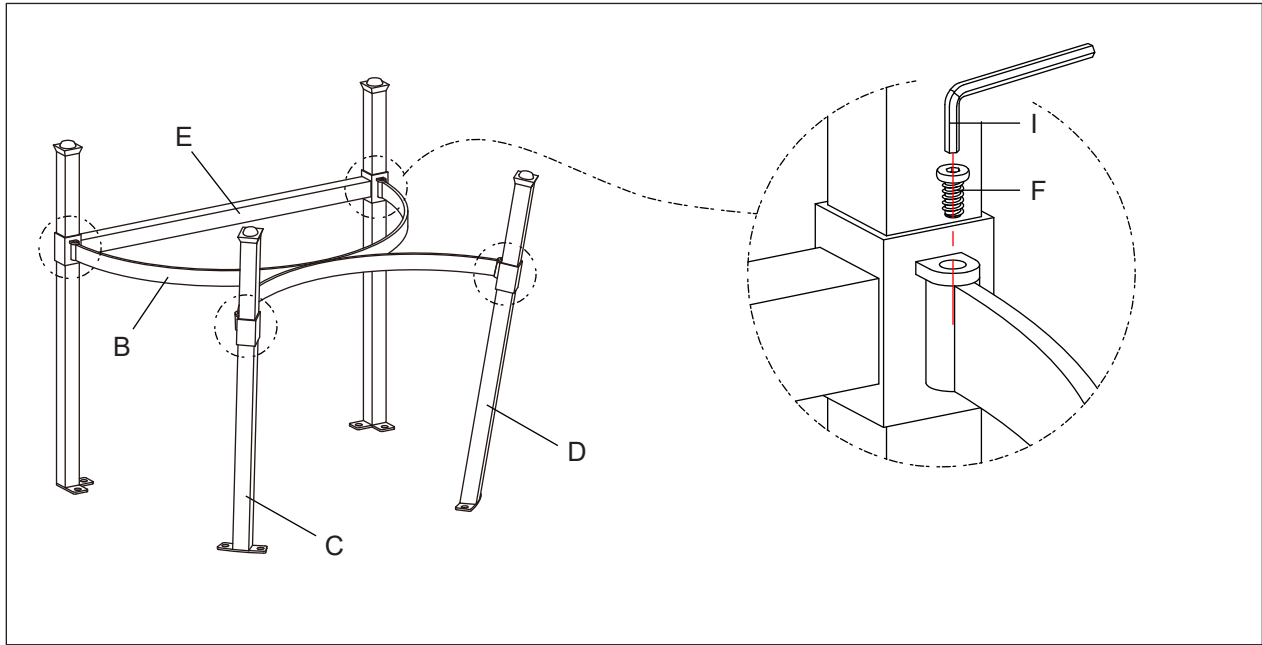

PRODUCT NAME: Sloan Low Back Counter Stool

ITEM NUMBER: 176396

DIMENSIONS OF ITEM ASSEMBLED: 37"H x 22"W x 21-1/2"D

Ltr.	Qty.	Description.	Components	
A	1	Seat		
B	1	Stretcher		
C	1	Left Back Leg		
D	1	Right Back Leg		
E	1	Front Leg		

Ltr.	Qty.	Description.	Hardware Included	
F	4	Allen Bolts		Ø3/16"x1/2"
G	8	Allen Bolts		Ø1/4"x3/4"
H	8	Flat Washer		
I	1	Allen Key		

STEP 1: Assemble Stretcher (B) to Front Leg (E), Left Back Leg (C) and Right Back Leg (D) using Allen Bolt (F) and Allen Key (I).

STEP 2: Assemble Seat (A) to the Legs using Allen Bolts (G), Flat Washer (H) and Allen Key (I).

Cleaning & Care:

Wipe with damp cloth and mild detergent. Avoid the use of any abrasive cleaning agents as this may mar the surface. Always lift the unit when moving and avoid dragging to prevent loosening or damaging frame structure.