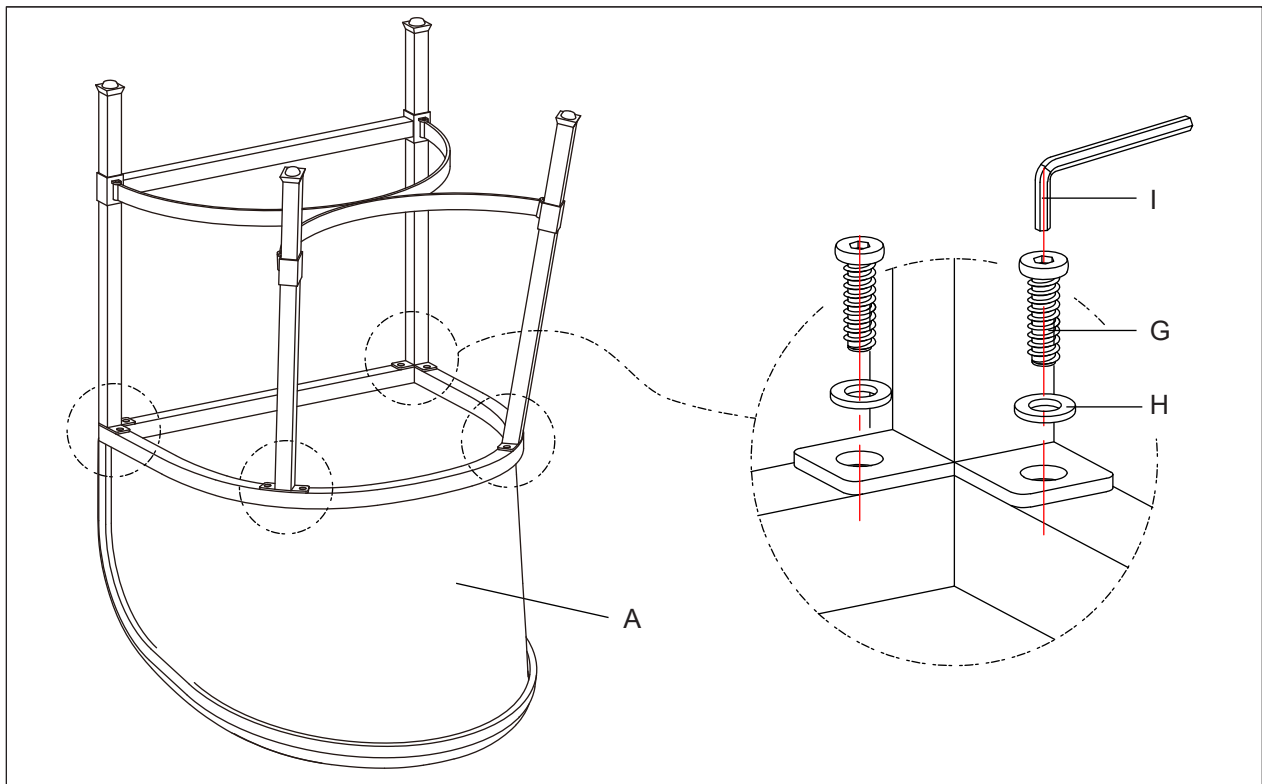

PRODUCT NAME: Sloan Low Back Counter Stool

ITEM NUMBER: 176396

DIMENSIONS OF ITEM ASSEMBLED: 37"H x 22"W x 21-1/2"D

Ltr.	Qty.	Description.	Components	
A	1	Seat		
B	1	Stretcher		
C	1	Left Back Leg		
D	1	Right Back Leg		
E	1	Front Leg		

Ltr.	Qty.	Description.	Hardware Included	
F	4	Allen Bolts		Ø3/16"x1/2"
G	8	Allen Bolts		Ø1/4"x3/4"
H	8	Flat Washer		
I	1	Allen Key		

STEP 1: Assemble Stretcher (B) to Front Leg (E), Left Back Leg (C) and Right Back Leg (D) using Allen Bolt (F) and Allen Key (I).

STEP 2: Assemble Seat (A) to the Legs using Allen Bolts (G), Flat Washer (H) and Allen Key (I).

Cleaning & Care:

Wipe with damp cloth and mild detergent. Avoid the use of any abrasive cleaning agents as this may mar the surface. Always lift the unit when moving and avoid dragging to prevent loosening or damaging frame structure.