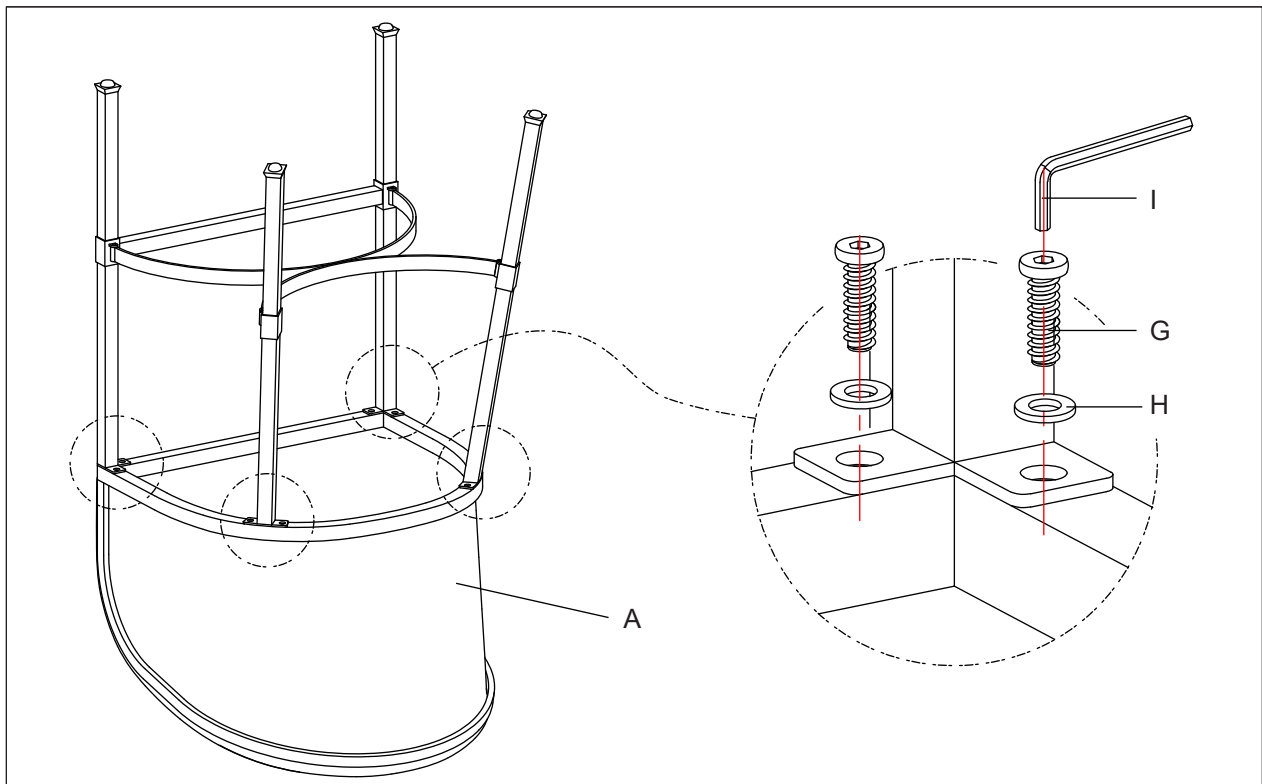

PRODUCT NAME: Sloan Low Back Bar Stool

ITEM NUMBER: 176395

DIMENSIONS OF ITEM ASSEMBLED: 43"H x 22"W x 21-1/2"D

Ltr.	Qty.	Description.	Components	
A	1	Seat		
B	1	Stretcher		
C	1	Left Back Leg		
D	1	Right Back Leg		
E	1	Front Leg		

Ltr.	Qty.	Description.	Hardware Included	
F	4	Allen Bolts		Ø3/16"x1/2"
G	8	Allen Bolts		Ø1/4"x3/4"
H	8	Flat Washer		
I	1	Allen Key		

STEP 1: Assemble Stretcher (B) to Front Leg (E), Left Back Leg (C) and Right Back Leg (D) using Allen Bolt (F) and Allen Key (I).

STEP 2: Assemble Seat (A) to the Legs using Allen Bolts (G), Flat Washer (H) and Allen Key (I).

Cleaning & Care:

Wipe with damp cloth and mild detergent. Avoid the use of any abrasive cleaning agents as this may mar the surface. Always lift the unit when moving and avoid dragging to prevent loosening or damaging frame structure.