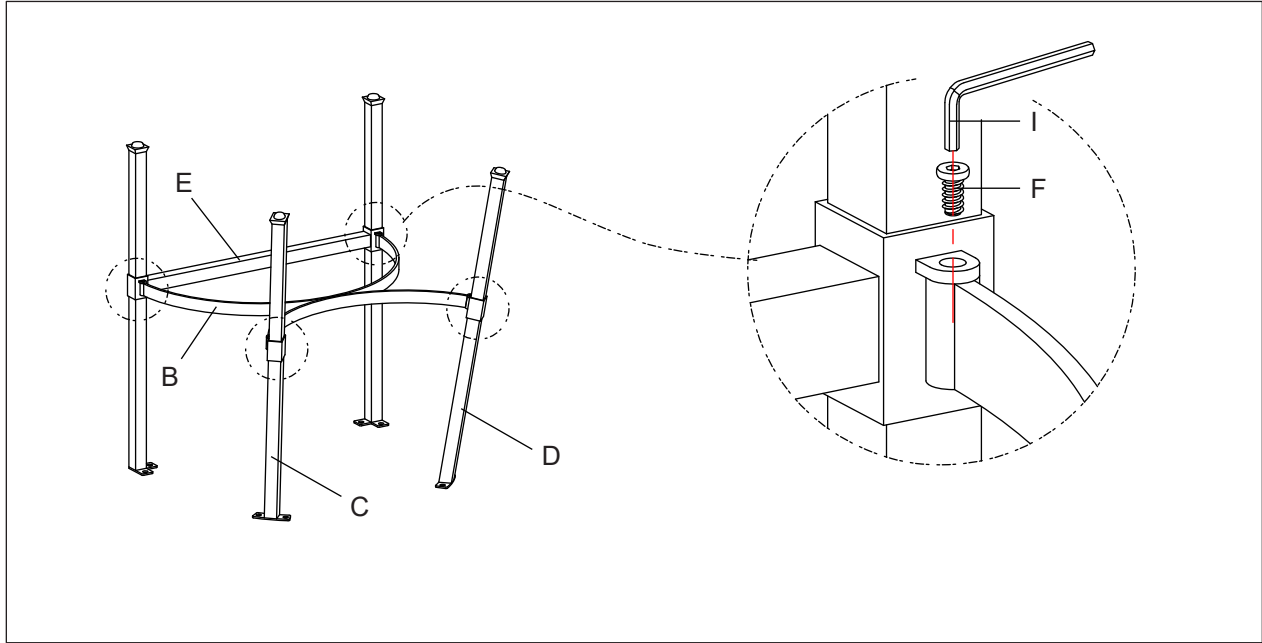

PRODUCT NAME: Sloan Low Back Bar Stool

ITEM NUMBER: 176395

DIMENSIONS OF ITEM ASSEMBLED: 43"H x 22"W x 21-1/2"D

Ltr.	Qty.	Description.	Components	
A	1	Seat		
B	1	Stretcher		
C	1	Left Back Leg		
D	1	Right Back Leg		
E	1	Front Leg		

Ltr.	Qty.	Description.	Hardware Included	
F	4	Allen Bolts		Ø3/16"x1/2"
G	8	Allen Bolts		Ø1/4"x3/4"
H	8	Flat Washer		
I	1	Allen Key		

STEP 1: Assemble Stretcher (B) to Front Leg (E), Left Back Leg (C) and Right Back Leg (D) using Allen Bolt (F) and Allen Key (I).

STEP 2: Assemble Seat (A) to the Legs using Allen Bolts (G), Flat Washer (H) and Allen Key (I).

Cleaning & Care:

Wipe with damp cloth and mild detergent. Avoid the use of any abrasive cleaning agents as this may mar the surface. Always lift the unit when moving and avoid dragging to prevent loosening or damaging frame structure.