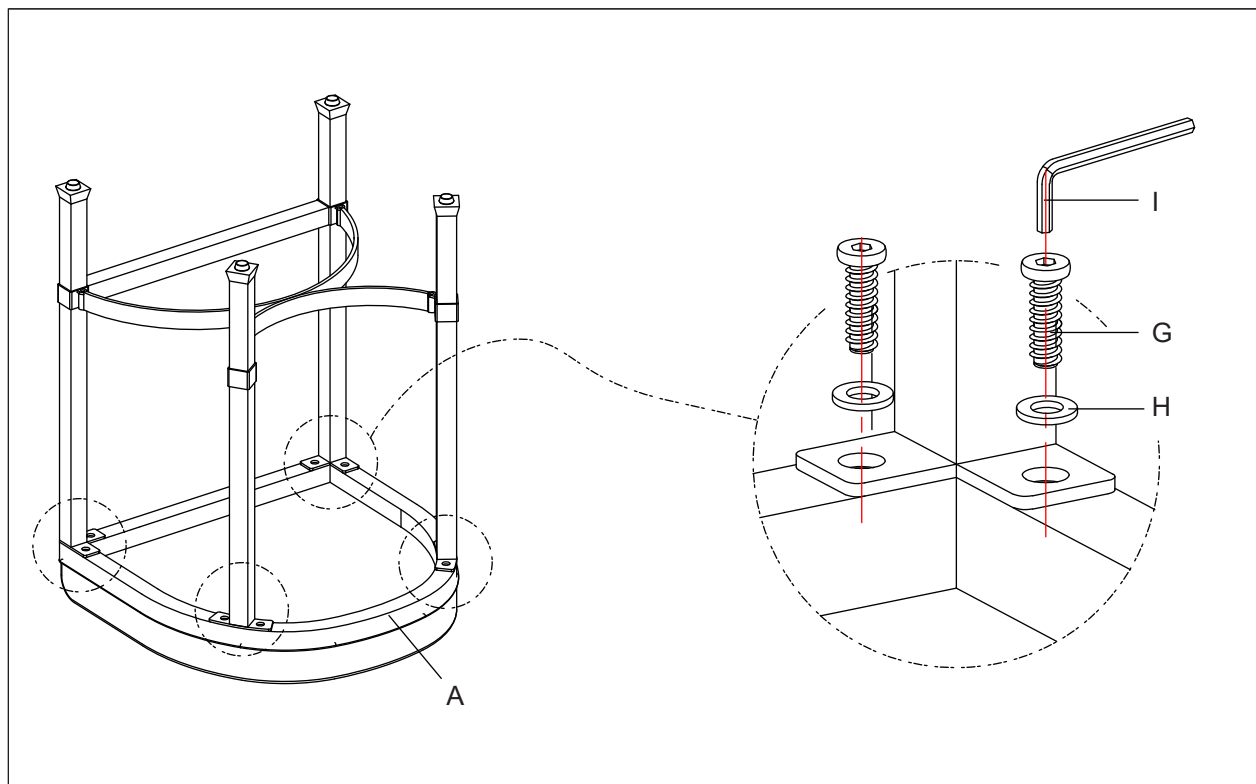

PRODUCT NAME: Sloan Counter Stool

ITEM NUMBER: 176398

DIMENSIONS OF ITEM ASSEMBLED: 24"H x 17"W x 16"D

Ltr.	Qty.	Description.	Components	
A	1	Seat		
B	1	Stretcher		
C	1	Left Back Leg	(A)	(B)
D	1	Right Back Leg		
E	1	Front Leg		(E)

Ltr.	Qty.	Description.	Hardware Included	
F	4	Allen Bolts		Ø3/16"x1/2"
G	8	Allen Bolts		Ø1/4"x3/4"
H	8	Flat Washer		
I	1	Allen Key		

STEP 1: Assemble Stretcher (B) to Front Leg (E), Left Back Leg (C) and Right Back Leg (D) using Allen Bolt (F) and Allen Key (I).

STEP 2: Assemble Seat (A) to the Legs using Allen Bolts (G), Flat Washer (H) and Allen Key (I).

Cleaning & Care:

Wipe with damp cloth and mild detergent. Avoid the use of any abrasive cleaning agents as this may mar the surface. Always lift the unit when moving and avoid dragging to prevent loosening or damaging frame structure.