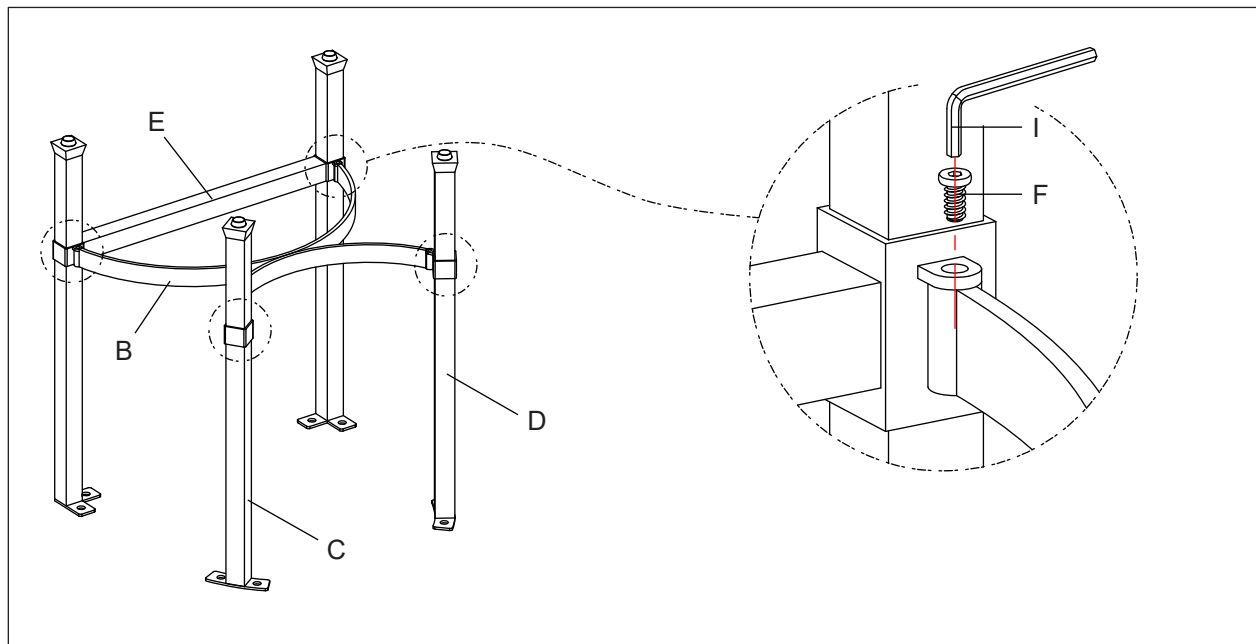

PRODUCT NAME: Sloan Counter Stool

ITEM NUMBER: 176398

DIMENSIONS OF ITEM ASSEMBLED: 24"H x 17"W x 16"D

Ltr.	Qty.	Description.	Components	
A	1	Seat		
B	1	Stretcher		
C	1	Left Back Leg	(A)	(B)
D	1	Right Back Leg		
E	1	Front Leg		(E)

Ltr.	Qty.	Description.	Hardware Included	
F	4	Allen Bolts		Ø3/16"x1/2"
G	8	Allen Bolts		Ø1/4"x3/4"
H	8	Flat Washer		
I	1	Allen Key		

STEP 1: Assemble Stretcher (B) to Front Leg (E), Left Back Leg (C) and Right Back Leg (D) using Allen Bolt (F) and Allen Key (I).

STEP 2: Assemble Seat (A) to the Legs using Allen Bolts (G), Flat Washer (H) and Allen Key (I).

Cleaning & Care:

Wipe with damp cloth and mild detergent. Avoid the use of any abrasive cleaning agents as this may mar the surface. Always lift the unit when moving and avoid dragging to prevent loosening or damaging frame structure.